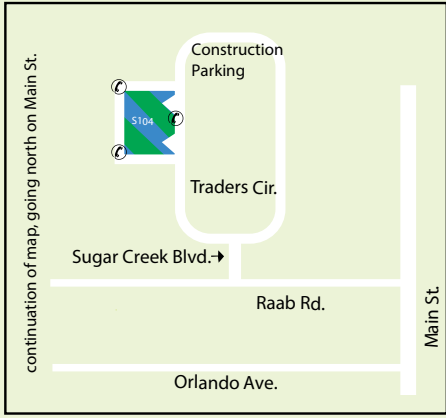

# Illinois State University Campus Parking Map with Golf Cart Route Map Overlays

## Golf Course Route Map Legend

- ▬ **Boundry**
- ▬ **Golf Cart Operating Areas**

Golf carts are prohibited to be operated on roadways (including crossings) owned by the town of Normal and sidewalks adjacent to the town of Normal's roadways. Golf carts may only be operated in the areas designated on the golf cart route map seen here. Call Illinois State University Office of Parking and Transportation if you have any questions at (309) 438-8391.