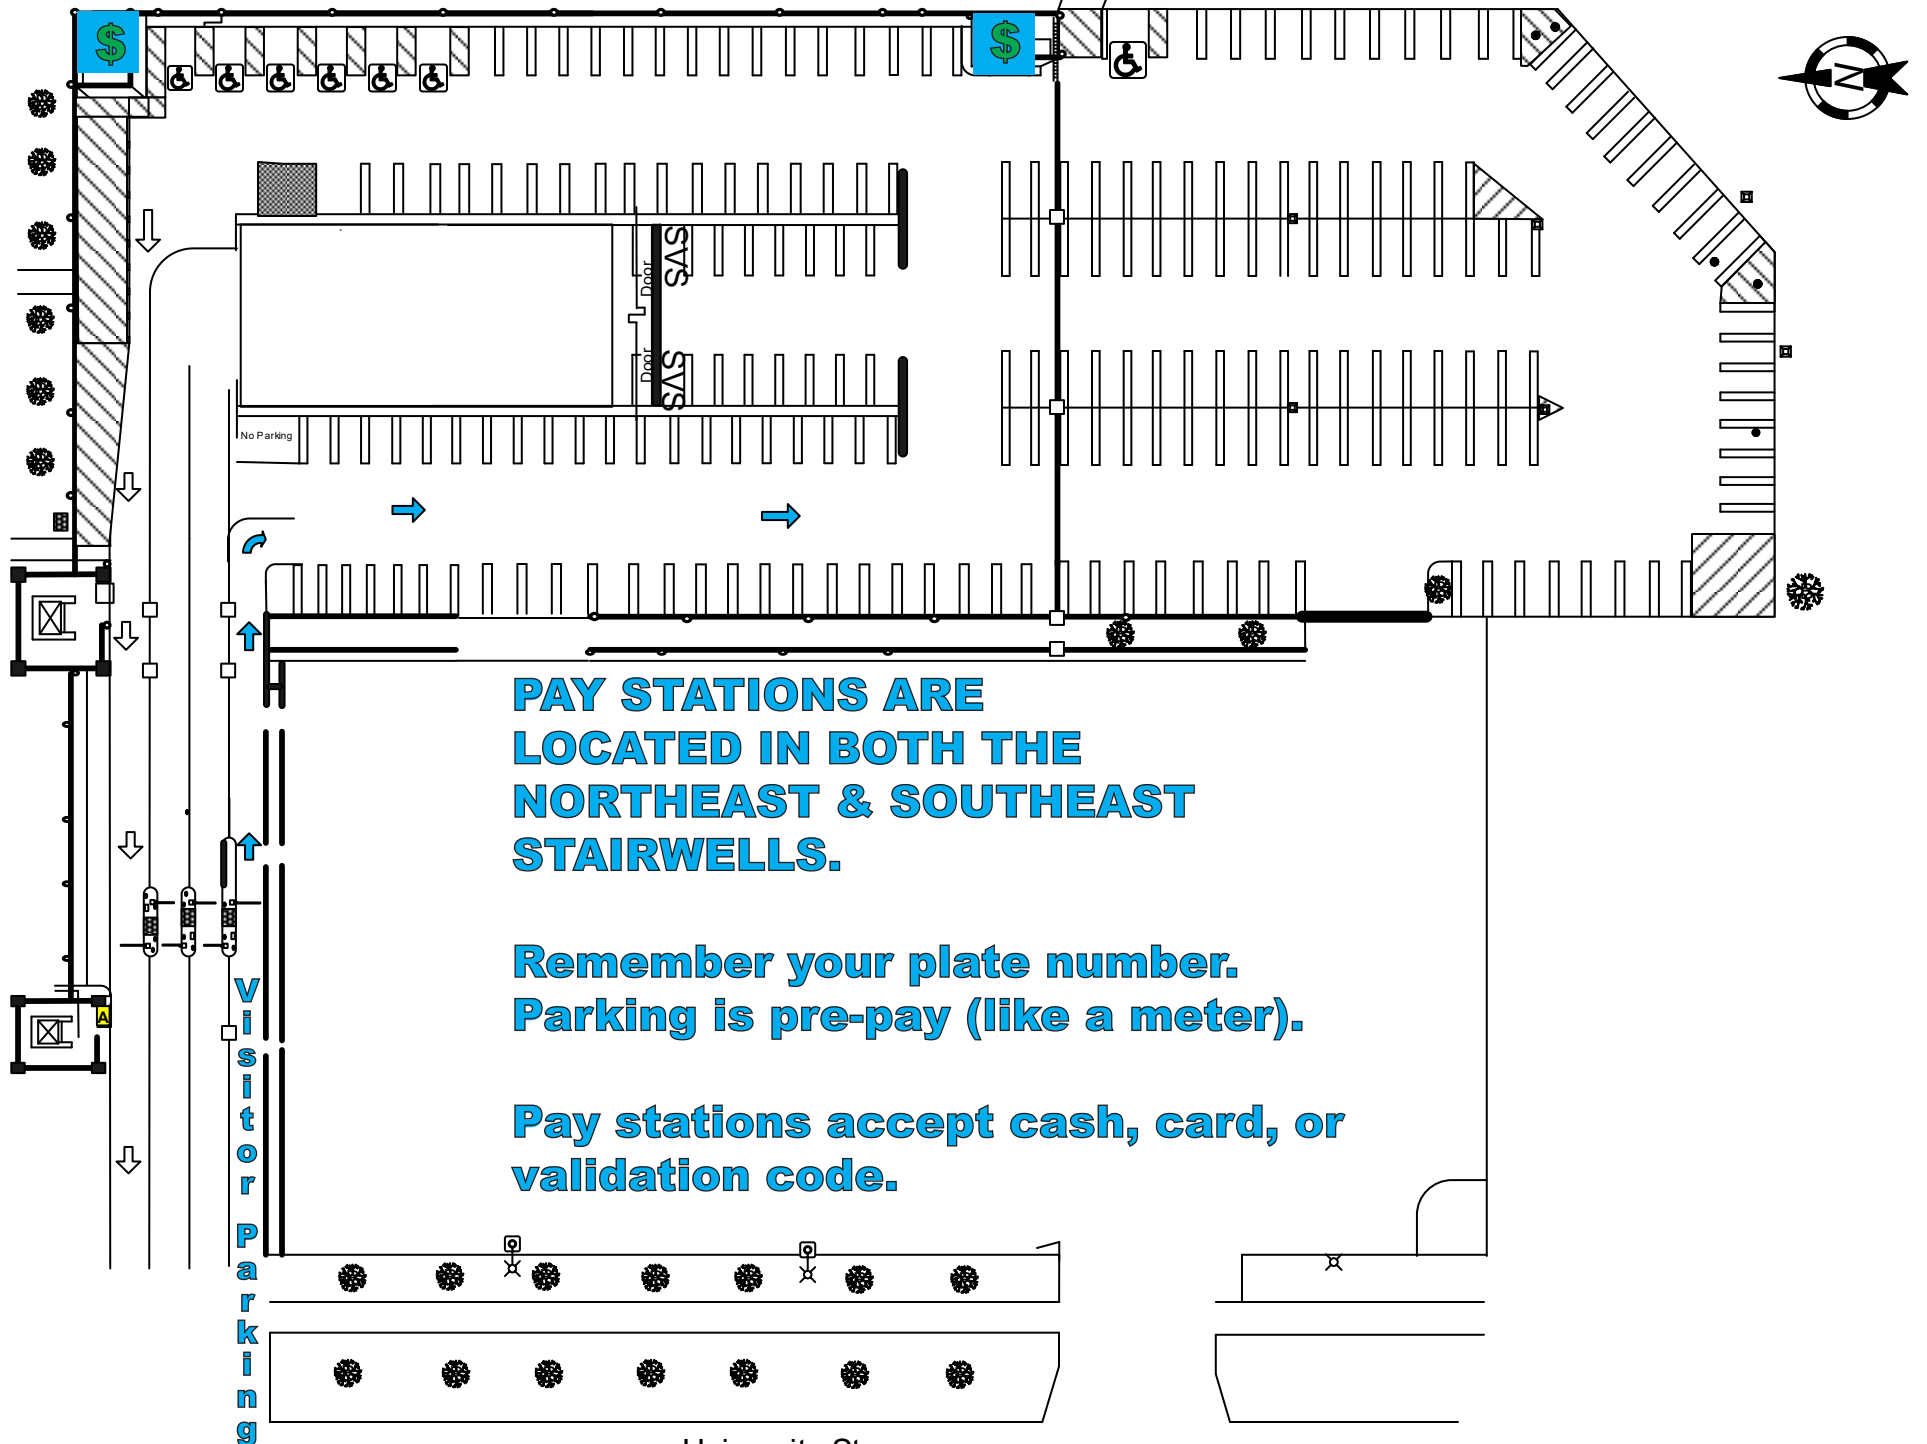

**PAY HERE - Cash, Card, or Code**

**PAY HERE - Cash, Card, or Code**

**PAY STATIONS ARE  
LOCATED IN BOTH THE  
NORTHEAST & SOUTHEAST  
STAIRWELLS.**

**Remember your plate number.  
Parking is pre-pay (like a meter).**

**Pay stations accept cash, card, or  
validation code.**

University St.